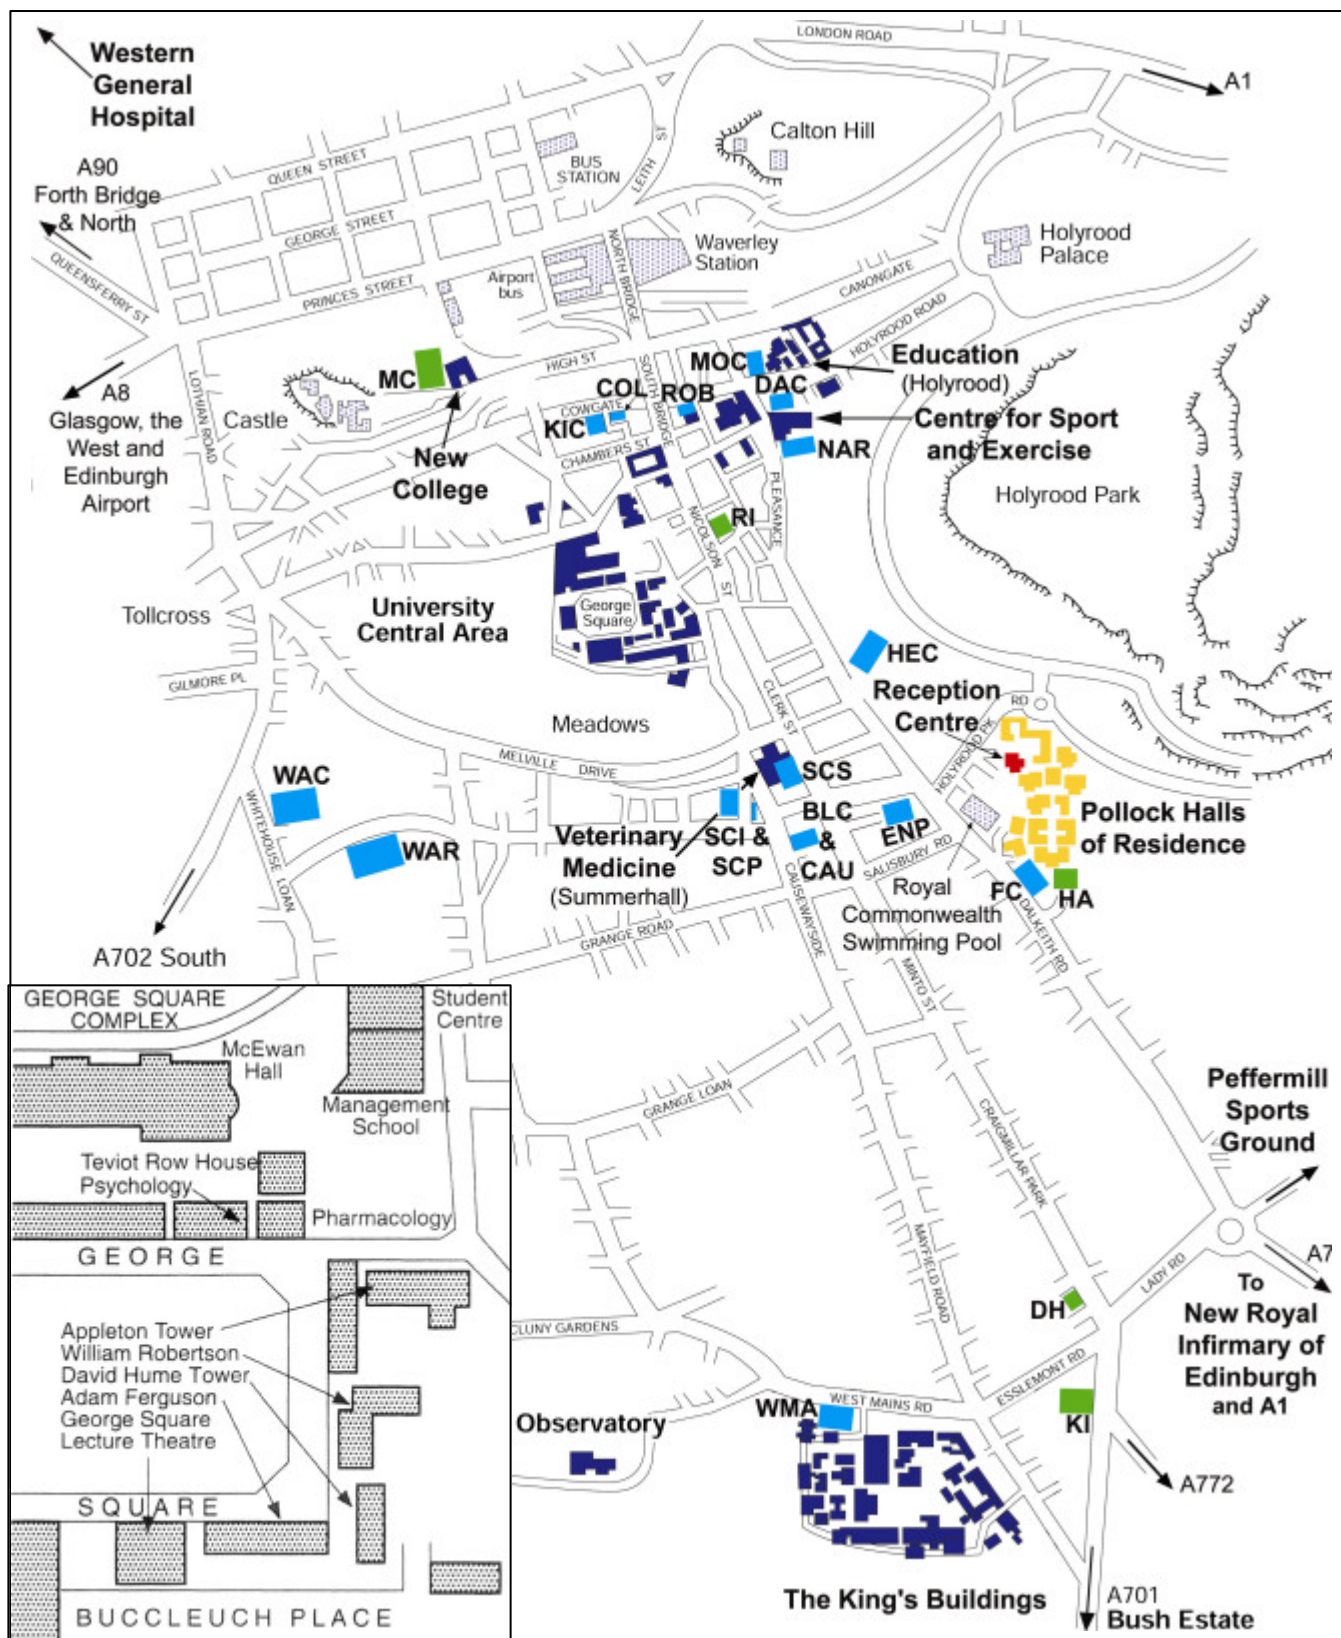

# Pollock Halls of Residence

## Accommodation site codes

<b>DH</b>	David Horn House	<b>SCS</b>	South Clerk Street	<b>ROB</b>	Robertson's Close
<b>KI</b>	Kitchener House	<b>BLC</b>	Blackwood Crescent	<b>KIC</b>	Kincaid's Court
<b>MC</b>	Mylne's Court	<b>CAU</b>	Causewayside	<b>COL</b>	College Wynd
<b>RI</b>	Richmond Place	<b>ENP</b>	East Newington Place	<b>MOC</b>	Morgan Court
<b>WAR</b>	Warrender Park Road	<b>HEC</b>	Hermit's Croft		
<b>WAC</b>	Warrender Park Crescent	<b>WMA</b>	West Mains Road		
<b>SCI</b>	Sciennes	<b>DAC</b>	Darroch Court		
<b>SCP</b>	Sciennes Place	<b>NAR</b>	New Arthur Place		